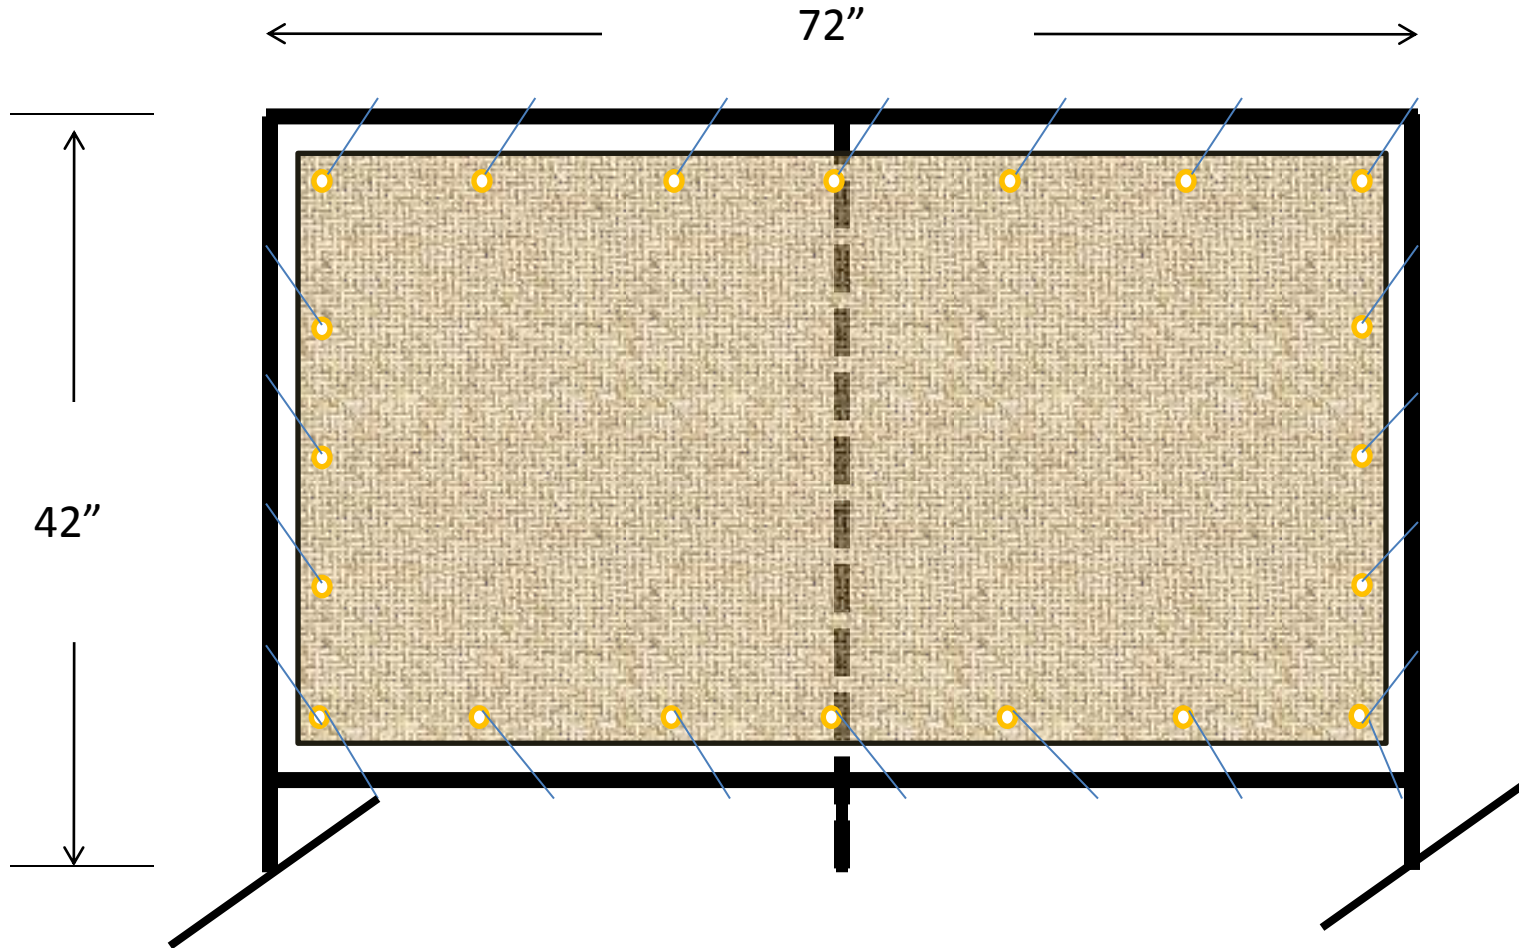

PROPOSED SURFSIDE DRIVE SIDEWALK DINING BARRICADE

css GOODE FENCE Company
346 Robert Grissom Parkway
Myrtle Beach, SC 29577